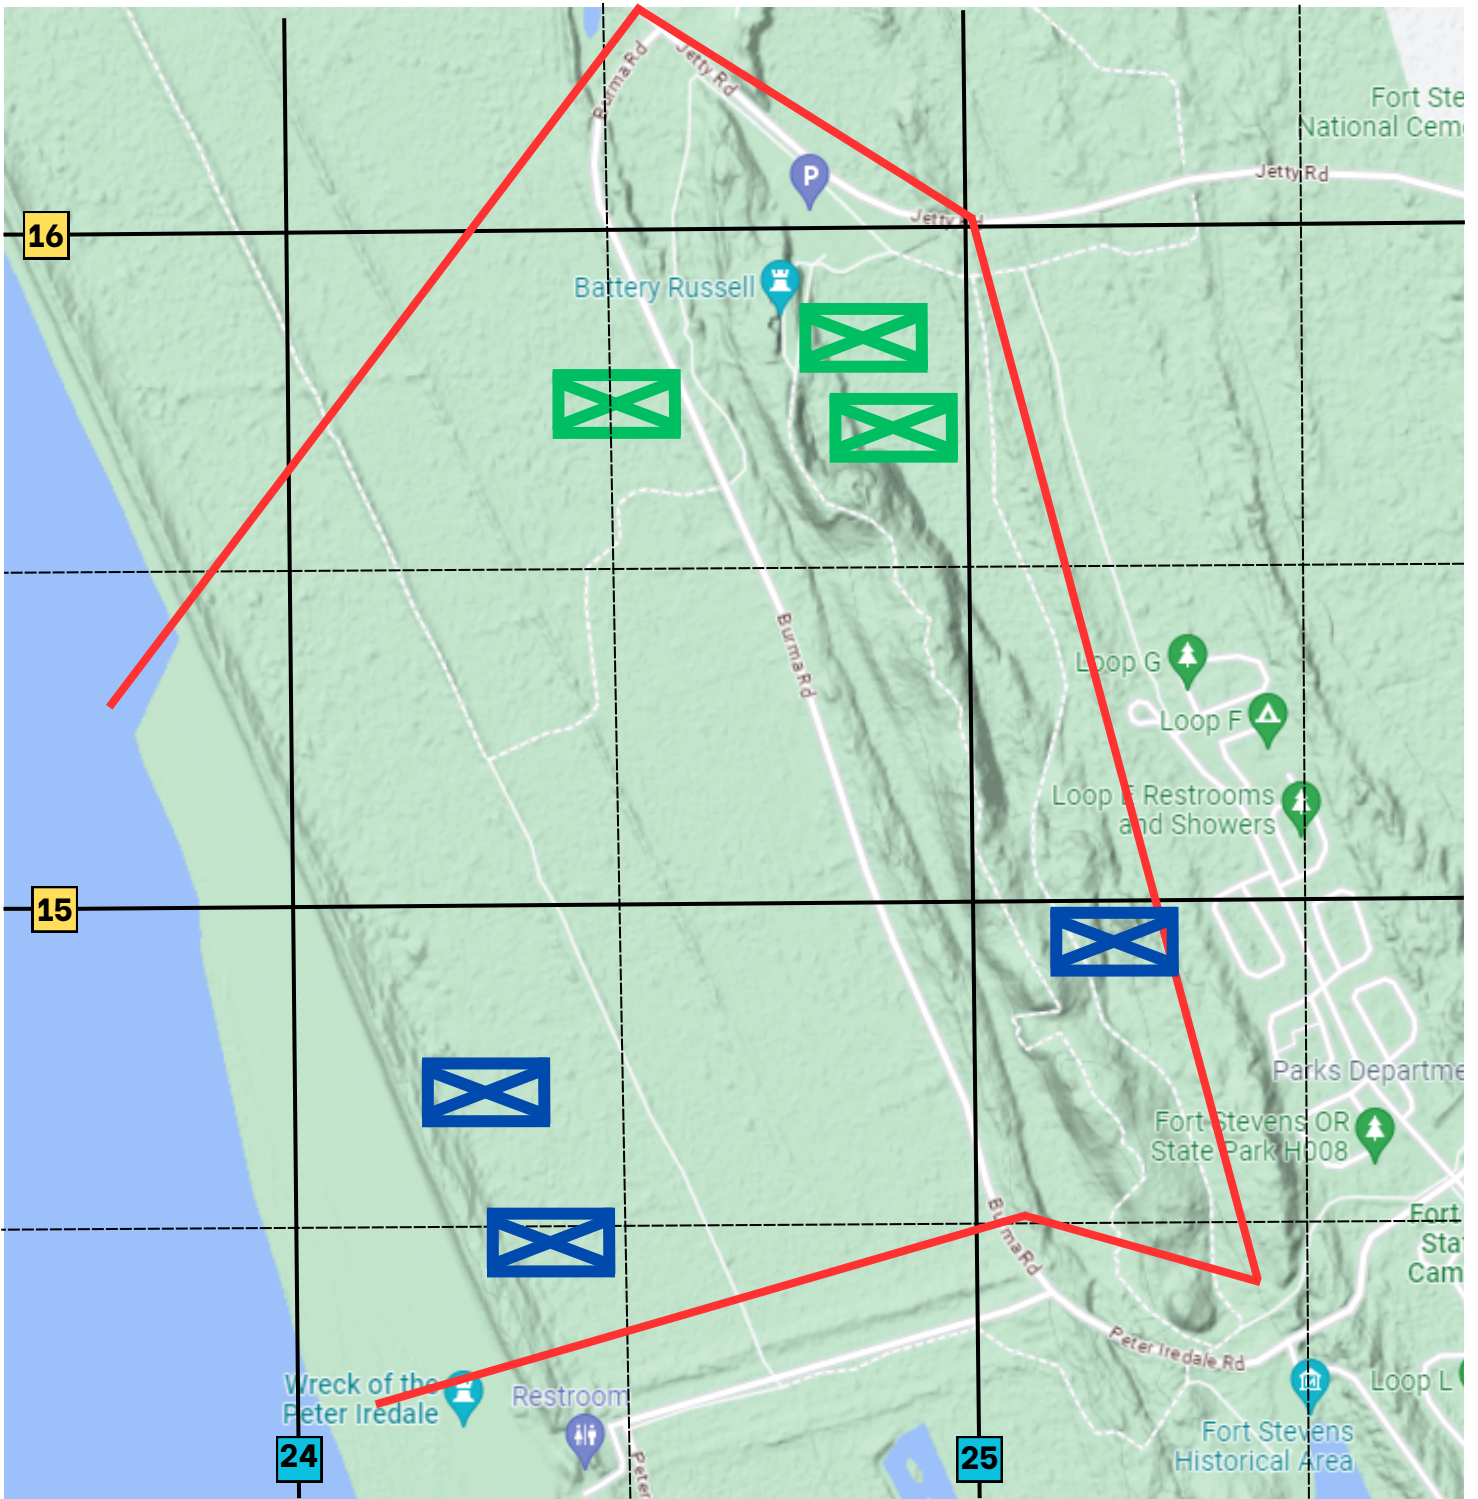

OP ROGUE AEGIS

SCALE: 1000m

- GAMEPLAY BOUNDARY**
- APPROX RUSFOR STARTING POSITIONS**
- APPROX NATO STARTING POSITIONS**

Grid: 10TDS